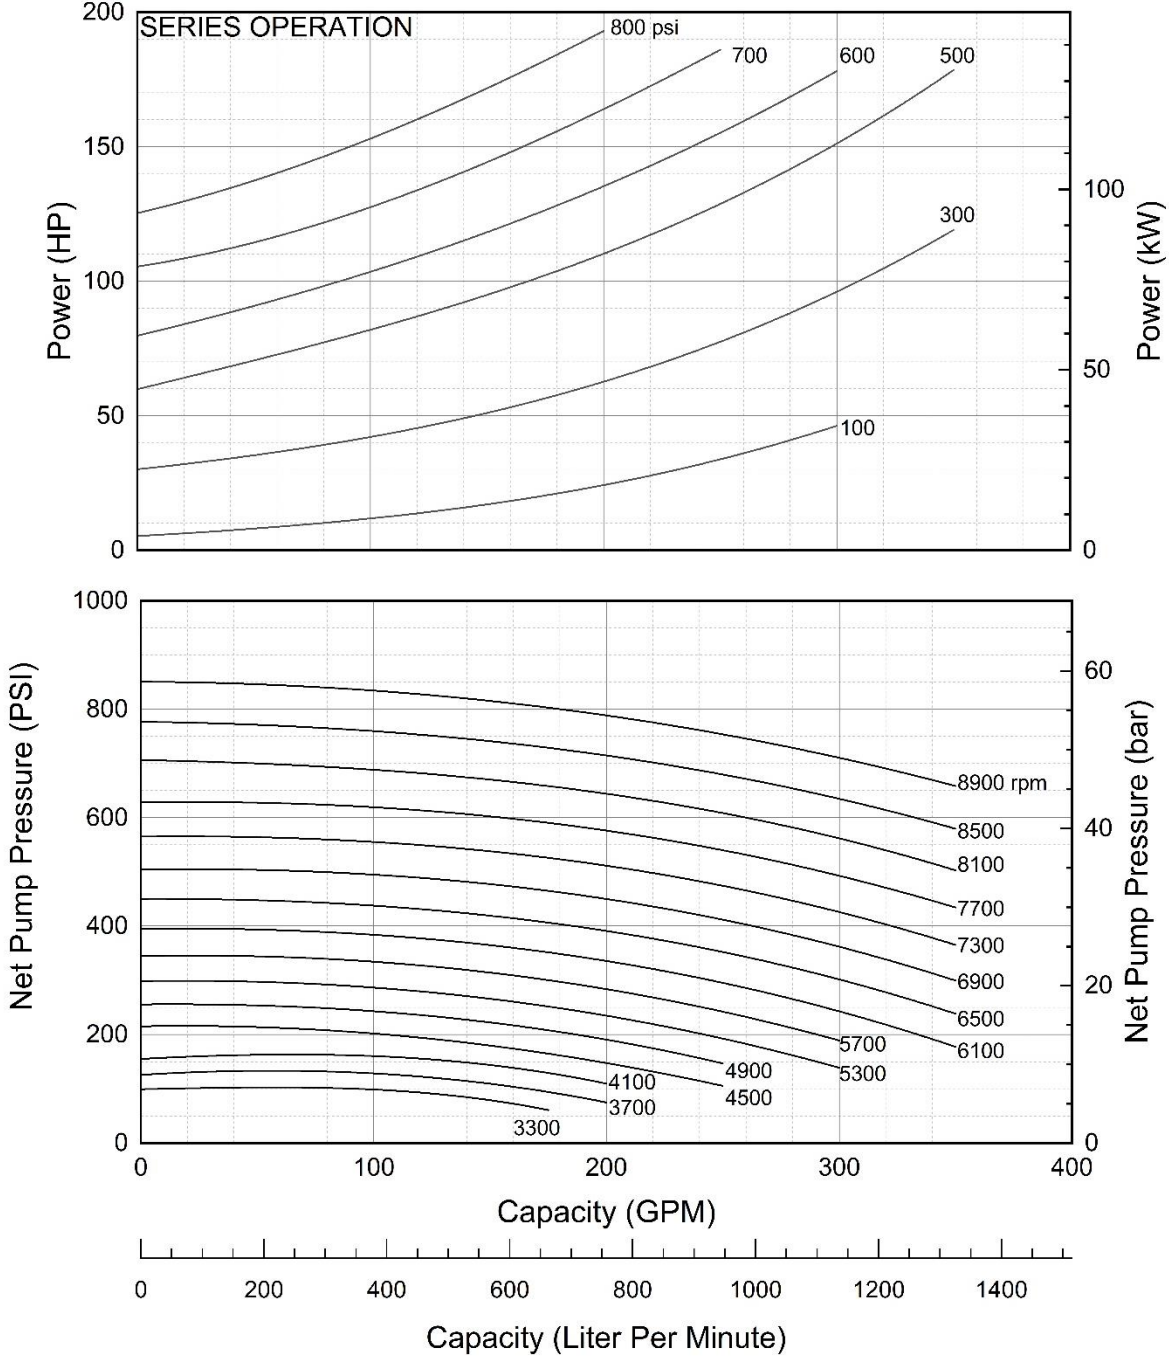

Model: CP3-500 Series Operation

Impeller: 70966-1 & 70967-1

Max. pressure: 800 psi

Max. speed: 8900 rpm

Model: CP3-500 Parallel Operation

Impeller: 70966-1 & 70967-1

Max. pressure: 250 psi

Max. speed: 7200 rpm